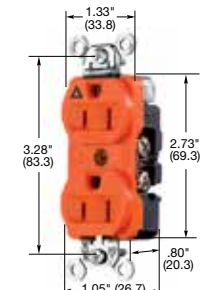

15A 250V
NEMA 6-15R
UL CSA
1.5 HP

20A 250V
NEMA 6-20R
UL CSA
2 HP

Hubbell-PRO Heavy Duty Specification Grade Receptacles

Duplex	Color	Catalog Number	Catalog Number
Smooth nylon face, duplex, back and side wired.	Almond	5662AL	5462AL
	Black	5662BK	5462BK
	Blue	5662BL	5462BL
	Brown	5662B	5462B
	Gray	5662GY	5462GY
	Ivory	5662IV	5462IV
	Light Almond	5662LA	5462LA
	Red	5662R	5462R
	White	5662WHI	5462WHI

5252AI

IG5352

5262B

5362IWR

CR5252IG

Dimensions in Inches (mm)