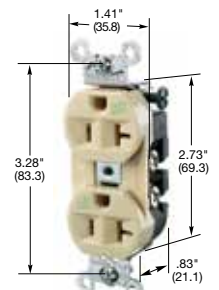

15A 250V
NEMA 6-15R
UL CSA
1.5 HP

20A 250V
NEMA 6-20R
UL CSA
2 HP

Hubbell-PRO Heavy Duty Specification Grade Receptacles

Duplex	Color	Catalog Number	Catalog Number
Smooth nylon face, duplex, back and side wired.	Almond	5662AL	5462AL
	Black	5662BK	5462BK
	Blue	5662BL	5462BL
	Brown	5662B	5462B
	Gray	5662GY	5462GY
	Ivory	5662IV	5462IV
	Light Almond	5662LA	5462LA
	Red	5662R	5462R
	White	5662WHI	5462WHI

5252AI

IG5352

5262B

5362IWR

CR5252IG

Dimensions in Inches (mm)