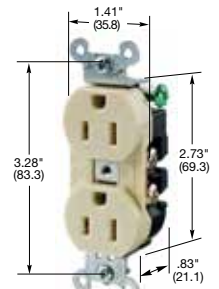

Straight Blade Devices

15 and 20 Ampere, 125 and 250 Volts

Hubbell-PRO Heavy Duty Specification Grade Receptacles

15A 125V
NEMA 5-15R
UL CSA
0.5 HP

20A 125V
NEMA 6-20R
UL CSA
1 HP

Duplex	Color	Catalog Number	Catalog Number
Smooth nylon face, duplex, back and side wired.	Almond	5252AAL	5352AAL
	Black	5252ABLK	5352ABLK
	Brown	5252AB	5352AB
	Gray	5252AG	5352AG
	Ivory	5252AI	5352AI
	Light Almond	5252ALA	5352ALA
	Office White	5252AOW	5352AOW
	Red	5252AR	5352AR
	White	5252AW	5352AW
Isolated ground ^A , smooth face, duplex, back and side wired.	Almond	IG5252AL	IG5352AL
	Gray	IG5252GY	IG5352GY
	Ivory	IG5252I	IG5352I
	Light Almond	IG5252LA	IG5352LA
	Orange	IG5252	IG5352
Isolated ground ^A , Tamper-Resistant, smooth face, duplex, back and side wired.	Ivory	IG5252ITR	IG5352ITR
	Orange	IG5252TR	IG5352TR
	White	IG5252WTR	IG5352WTR
Finder groove nylon face, duplex, back and side wired.	Almond	5262AL	5362AL
	Black	5262BLK	5362BLK
	Blue	-	5362BL
	Brown	5262B	5362B
	Gray	5262G	5362G
	Ivory	5262I	5362I
	Light Almond	5262LA	5362LA
	Office White	5262OW	5362OW
	Red	5262R	5362R
	White	5262W	5362W
Weather Resistant, finder groove nylon face, duplex, back and side wired.	Black	5262BKWR	5362BKWR
	Brown	5262WR	5362WR
	Gray	5262GYWR	5362GYWR
	Ivory	5262IWR	5362IWR
	White	5262WWR	5362WWR
Isolated ground ^A , finder groove face, duplex, back and side wired.	Black	CR5252IGBK	CR5352IGBK
	Blue	-	CR5352IGBL
	Gray	CR5252IGGY	CR5352IGGY
	Ivory	CR5252IGI	CR5352IGI
	Orange	CR5252IG	CR5352IG
	Office White	CR5252IGOW	CR5352IGOW
White	CR5252IGW	CR5352IGW	

15A 250V
NEMA 6-15R
UL CSA
1.5 HP

20A 250V
NEMA 6-20R
UL CSA
2 HP

Hubbell-PRO Heavy Duty Specification Grade Receptacles

Duplex	Color	Catalog Number	Catalog Number
Smooth nylon face, duplex, back and side wired.	Almond	5662AL	5462AL
	Black	5662BK	5462BK
	Blue	5662BL	5462BL
	Brown	5662B	5462B
	Gray	5662GY	5462GY
	Ivory	5662IV	5462IV
	Light Almond	5662LA	5462LA
	Red	5662R	5462R
	White	5662WHI	5462WHI