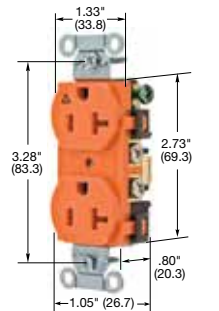

15A 250V
NEMA 6-15R
UL CSA
1.5 HP

20A 250V
NEMA 6-20R
UL CSA
2 HP

Hubbell-PRO Heavy Duty Specification Grade Receptacles

Duplex	Color	Catalog Number	Catalog Number
Smooth nylon face, duplex, back and side wired.	Almond	5662AL	5462AL
	Black	5662BK	5462BK
	Blue	5662BL	5462BL
	Brown	5662B	5462B
	Gray	5662GY	5462GY
	Ivory	5662IV	5462IV
	Light Almond	5662LA	5462LA
	Red	5662R	5462R
	White	5662WHI	5462WHI

5252AI

IG5352

5262B

5362IWR

CR5252IG

Dimensions in Inches (mm)