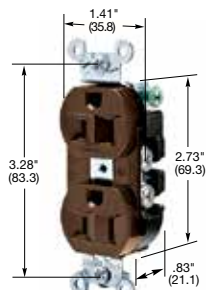

15A 250V
NEMA 6-15R
UL CSA
1.5 HP

20A 250V
NEMA 6-20R
UL CSA
2 HP

Hubbell-PRO Heavy Duty Specification Grade Receptacles

Duplex	Color	Catalog Number	Catalog Number
Smooth nylon face, duplex, back and side wired.	Almond	5662AL	5462AL
	Black	5662BK	5462BK
	Blue	5662BL	5462BL
	Brown	5662B	5462B
	Gray	5662GY	5462GY
	Ivory	5662IV	5462IV
	Light Almond	5662LA	5462LA
	Red	5662R	5462R
	White	5662WHI	5462WHI

5252AI

IG5352

5262B

5362IWR

CR5252IG

Dimensions in Inches (mm)